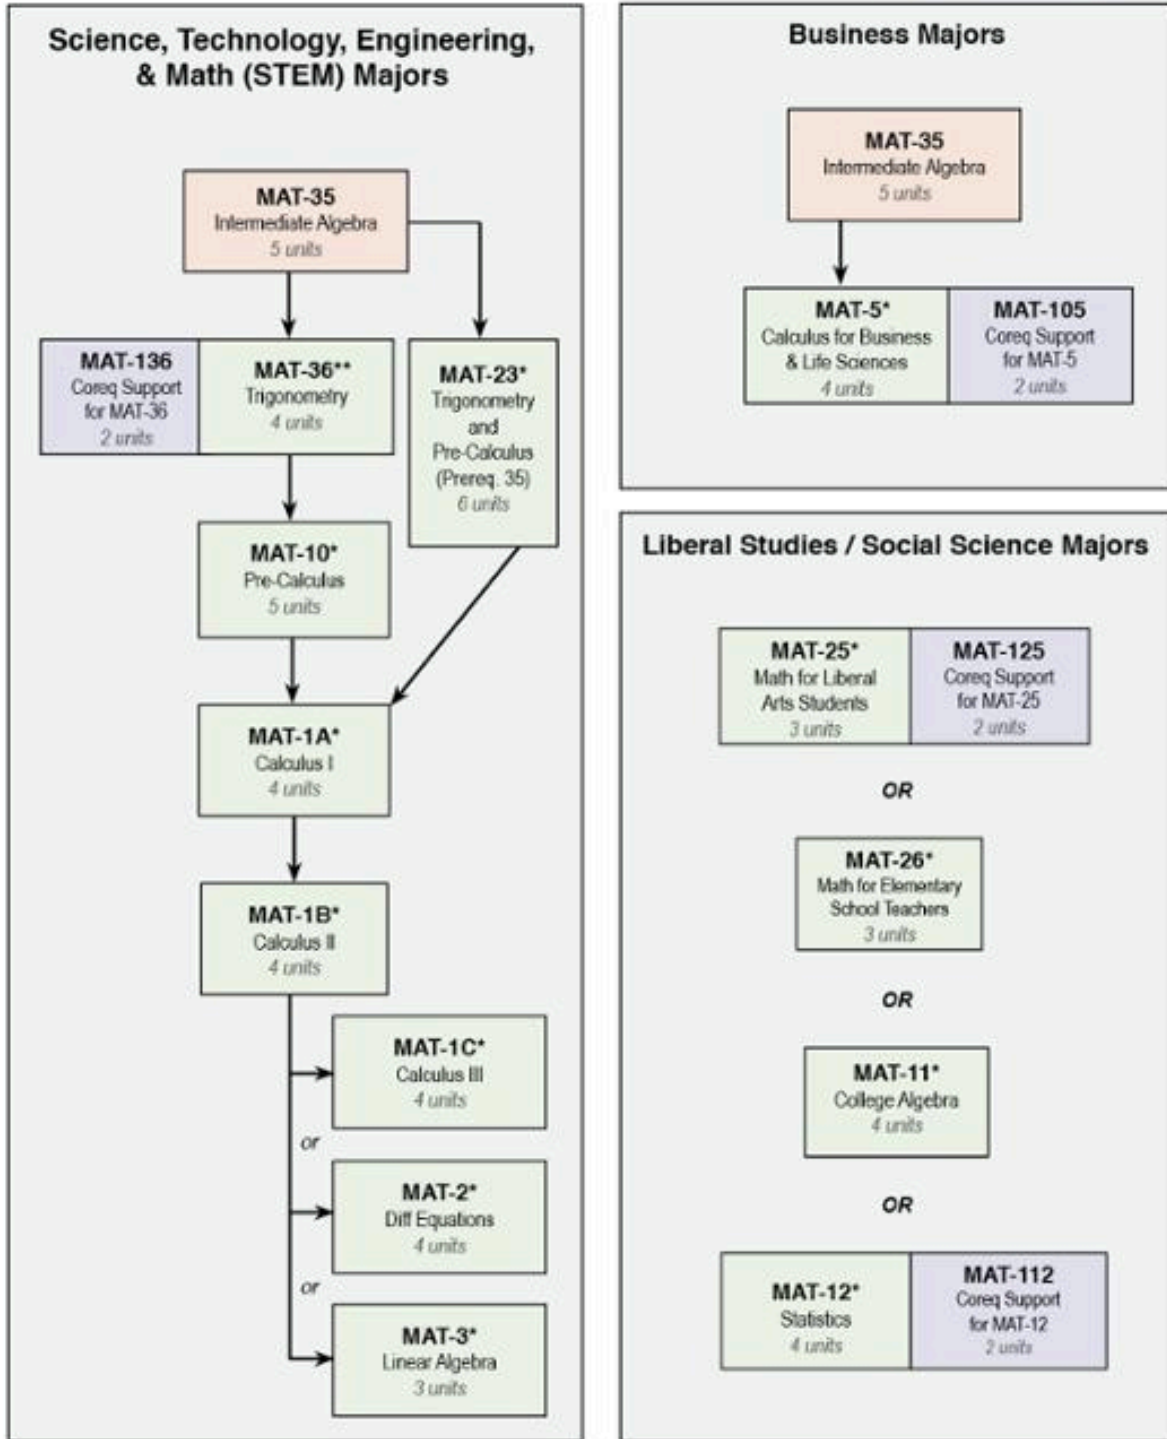

Moving Through Math at RCC

Please visit the Counseling Department if you have any questions about the appropriate Math course(s) for your major. <https://www.rcc.edu/student-support/counseling.html>

Non Degree Applicable
Minimum AA/AS Degree Applicable
Transferable and Degree Applicable

* UC/CSU Transferable ** CSU Transferable Only

Updated March 2021