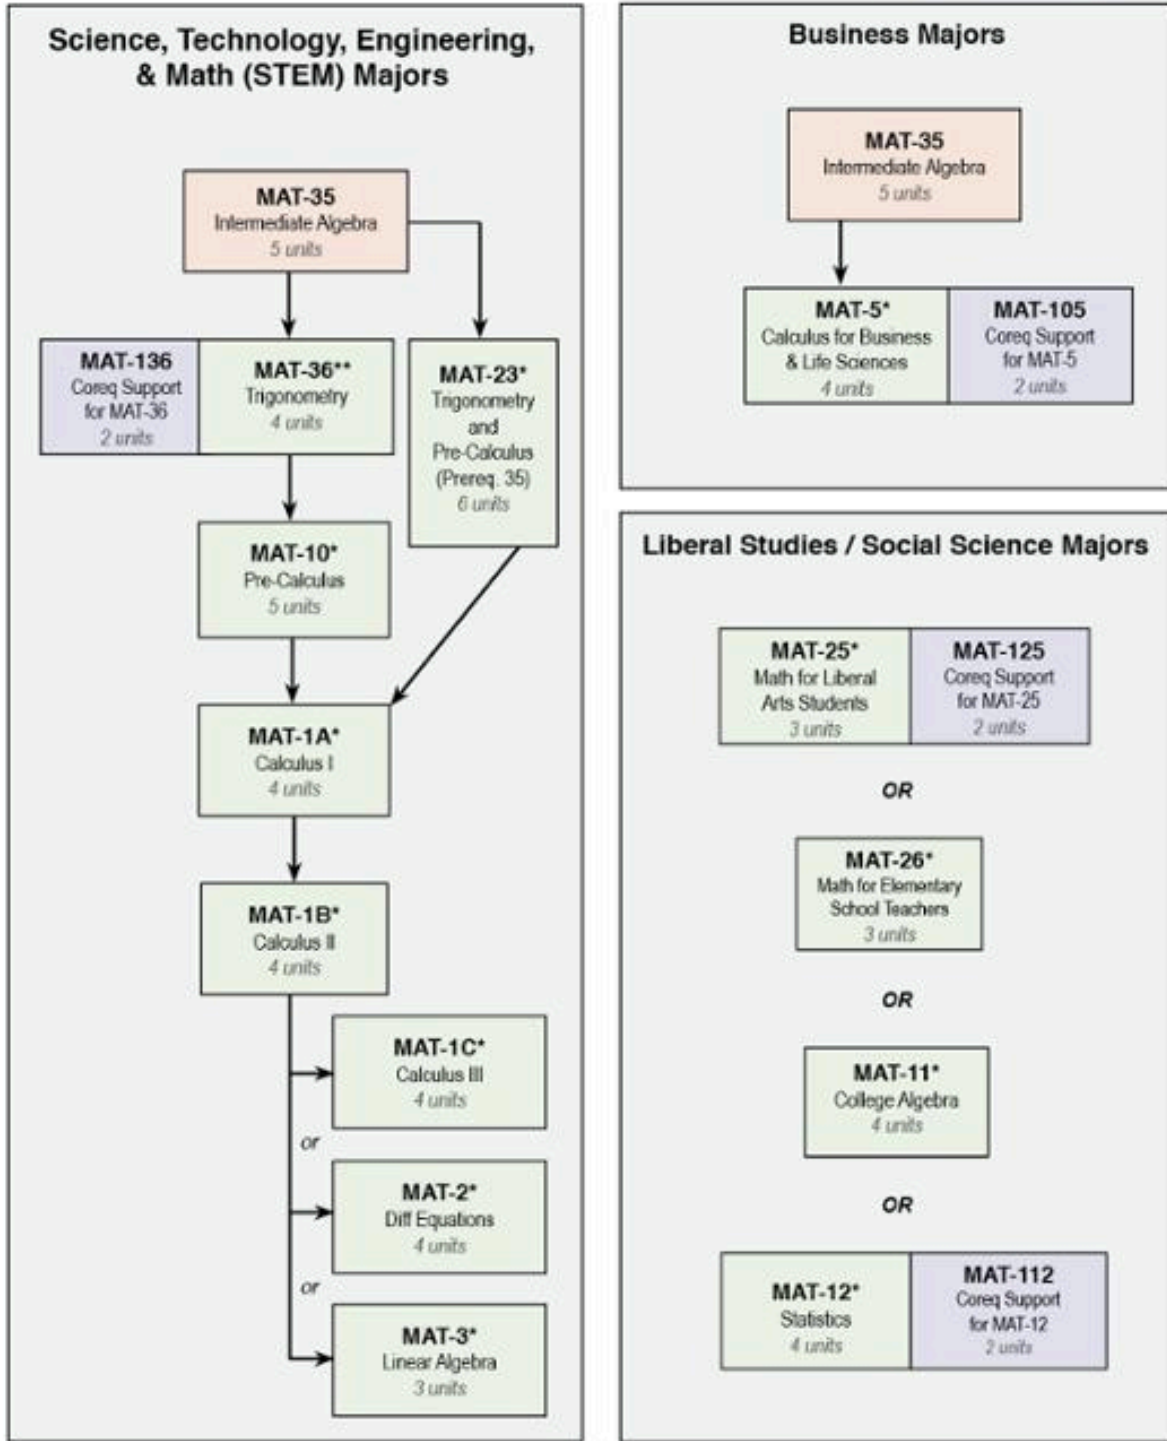

Moving Through Math at RCC

Please visit the Counseling Department if you have any questions about the appropriate Math course(s) for your major. <https://www.rcc.edu/student-support/counseling.html>

Non Degree Applicable
Minimum AA/AS Degree Applicable
Transferable and Degree Applicable

* UC/CSU Transferable ** CSU Transferable Only

Updated March 2021