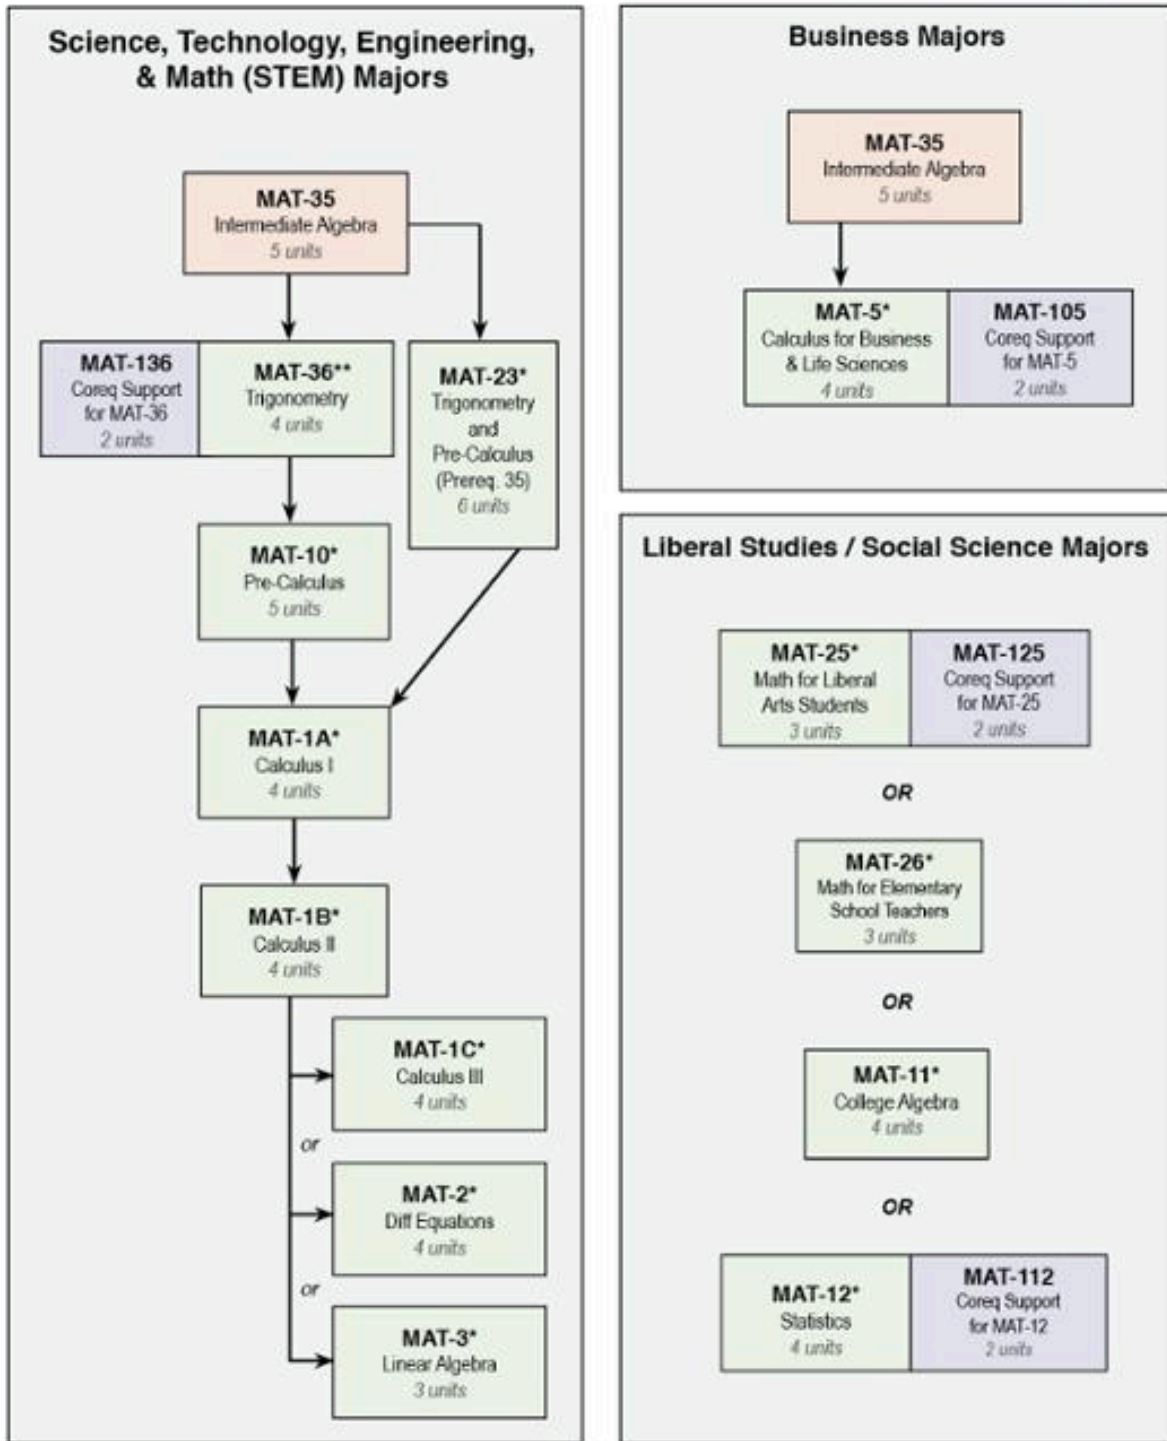

Moving Through Math at RCC

Please visit the Counseling Department if you have any questions about the appropriate Math course(s) for your major. <https://www.rcc.edu/student-support/counseling.html>

Non Degree Applicable
Minimum AA/AS Degree Applicable
Transferable and Degree Applicable

* UC/CSU Transferable ** CSU Transferable Only

Updated March 2021